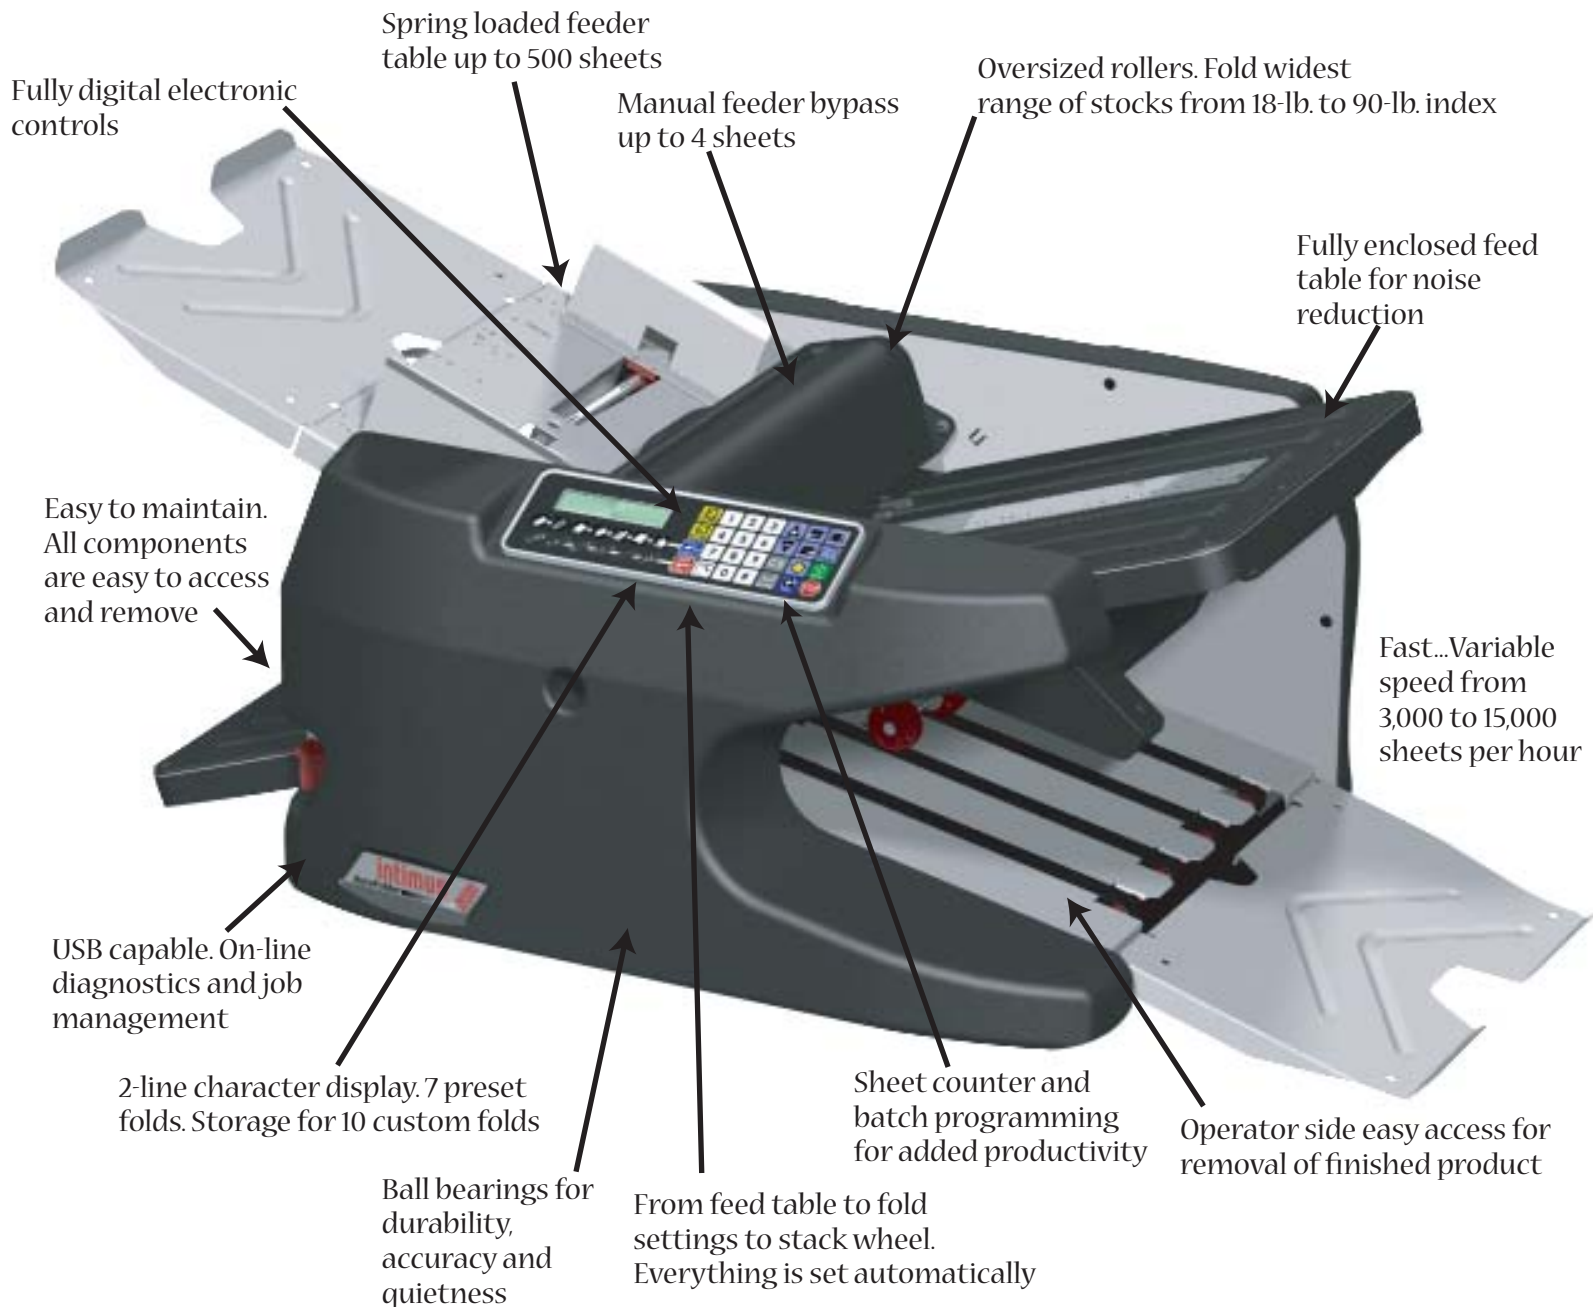

Beautiful, Intelligent and Powerful

Introducing the new intimus® 2051 folding machine, reflecting Martin Yale Industries' 30 year heritage and expertise in folding technology. The 2051 folds a wider range of paper stocks, faster and more reliably than any product on the market. Packed with "smart" features, its sophisticated capabilities are easy to use, all for a price lower than machines with much less capabilities.